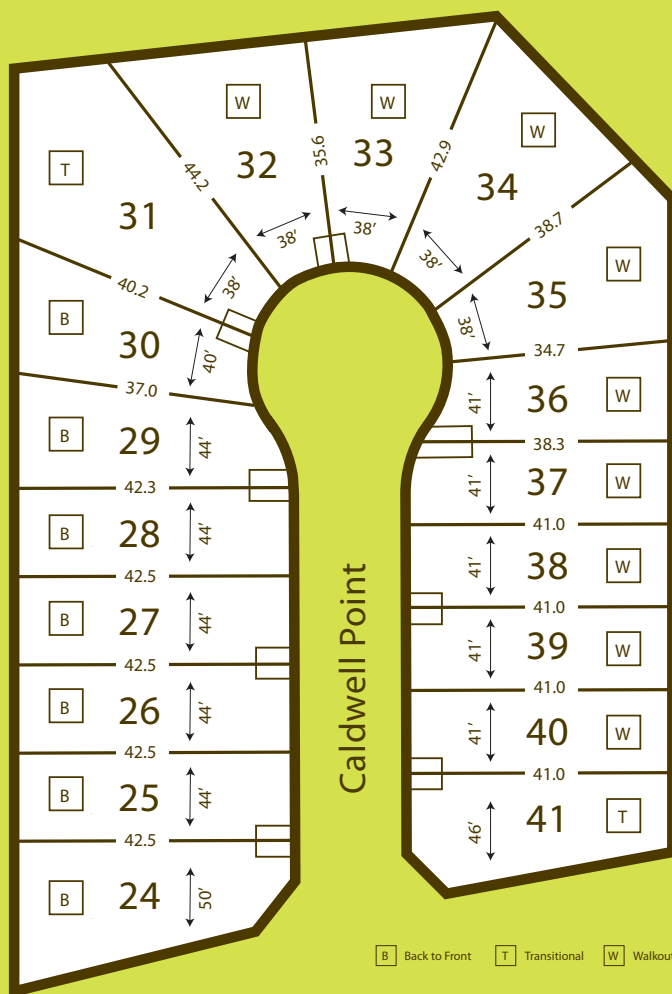

# CRESTVIEW

## Caldwell Point 18 Big Cul-de-sac Lots

Walkout basement, back onto greenspace,  
close to amenities and more...

[crestviewsylvanlake.com](http://crestviewsylvanlake.com)